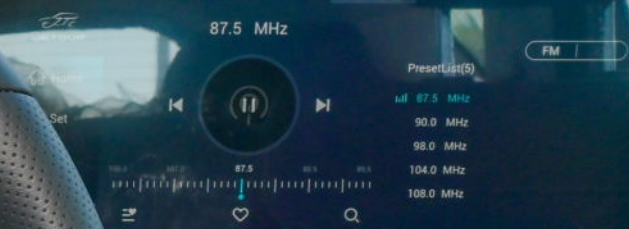

JETOUR

AIRBAG

SPORT P 000.39 km