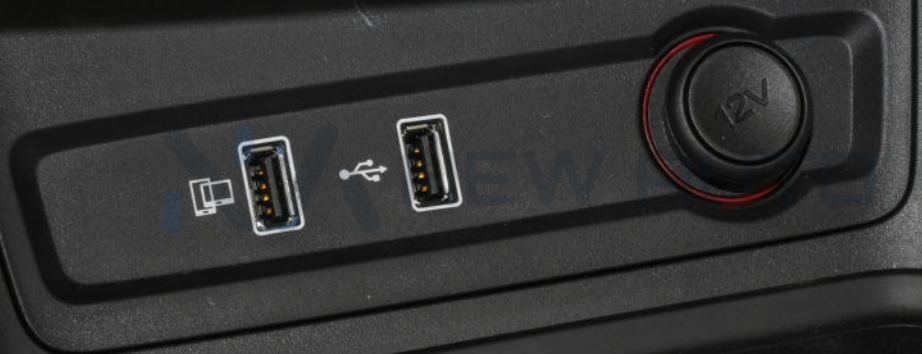

Interior	
Color	Beige
Seats	5 Dual Color Leather Seats
Dashboard	Analog Speedometer with Information Dashboard
Steering	Leather Steering Wheel with Audio and Cruise Control
Parking Brake	Electronic Brakeforce Distribution (EBD), Electric Parking and Auto Hold
AC	Automatic A/C with Rear Vents and Air-Quality Management System
Sunroof	Panoramic Sunroof
Speakers	4 Speakers
Push Start	✓
Display Screen	10.1" Touchscreen with Apple Car-Play and Android

AUTO

المركبة

إعدادات

360 درجة مشاهدة

التهاتف

Home

Volume

Start/Stop

Navigation

Media

Settings

START
STOP

OFF

360