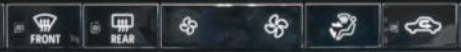

NORMAL

SPORT

R

S

(P)

AUTO HOLD

WIPER

Orakzai Motors