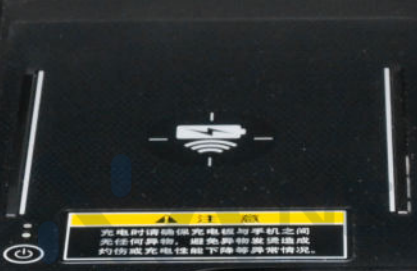

AUTO ON/OFF