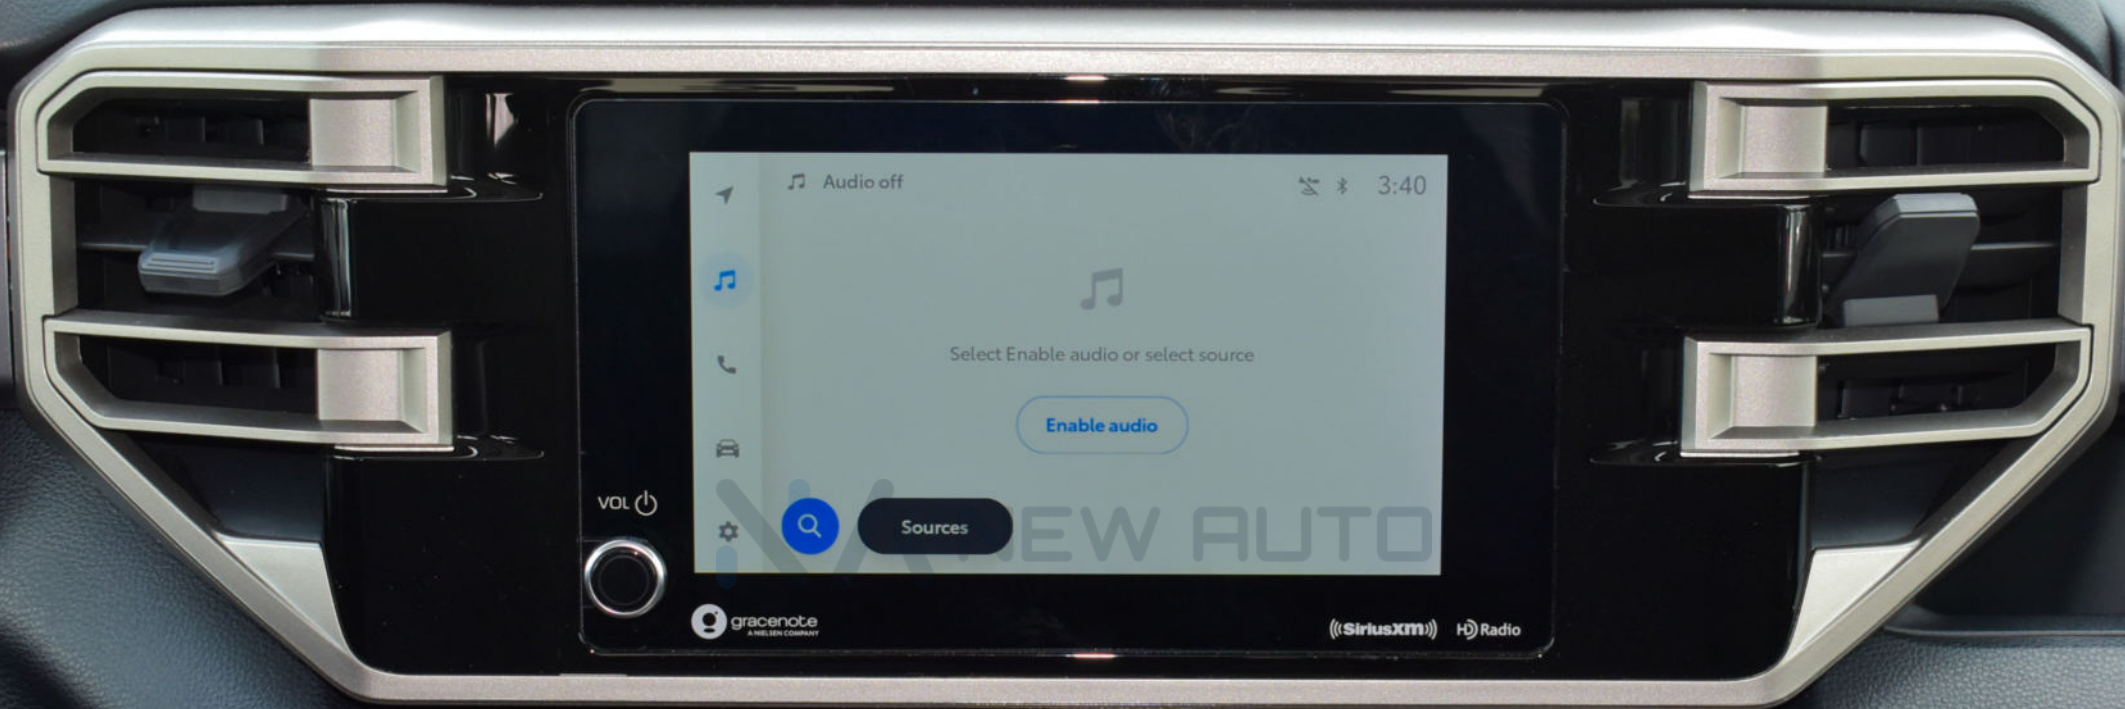

P R N D
+ S -

S AIRBAG

Steering wheel control panel buttons and slider:

- Top left: Cruise control icon (car with horizontal lines)
- Top right: Battery icon
- Left: Car icon with a downward arrow
- Center: Slider with "+ RES" above and "- SET" below
- Right: "CANCEL" button
- Bottom left: "MODE" button
- Bottom center: Left and right arrow buttons