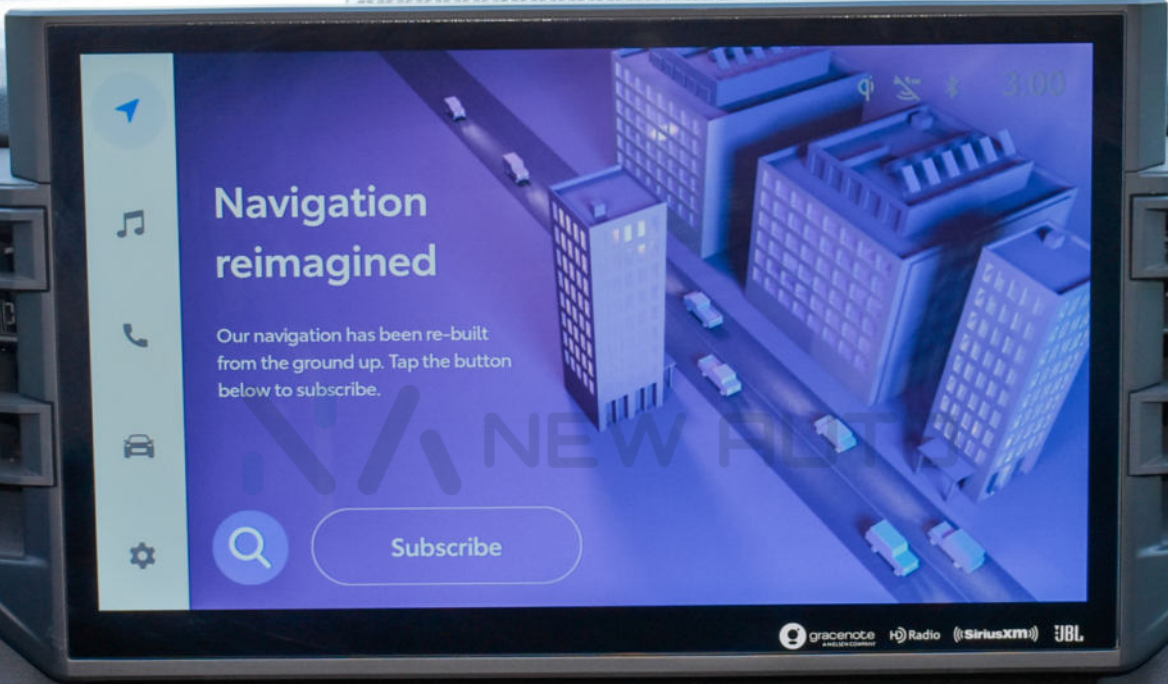

Interior	
Color	Black
Seats	8-Seaters (Automatic Leather Heating & Cooling Seats)
Dashboard	Digital Speedometer with Information Dashboard
Steering	Heated Leather Wrapped Steering Wheel, Dashboard Control, Audio, Hand-free & Voice Control, Adaptive Cruise Control, Lane Assist
Parking Brake	Electric Parking Brake (EPB)
AC	Automatic A/C
Sunroof	✓
Speakers	14-Speaker with JBL Audio System
Push Start	✓
Display Screen	14" Multimedia Display

# Navigation reimagined

Our navigation has been re-built from the ground up. Tap the button below to subscribe.

Subscribe

gracenoTe Radio SiriusXM JBL

Below the screen is a control panel featuring a silver volume knob on the left labeled 'PWR VOL'. The center has three digital displays showing 'LO', 'REAR SYNC', and 'LO'. Below these are buttons for 'REAR SYNC MODE', 'AUTO', 'OFF', 'HEAT', 'A/C', and other climate controls. A USB port is located on the right side of the panel.