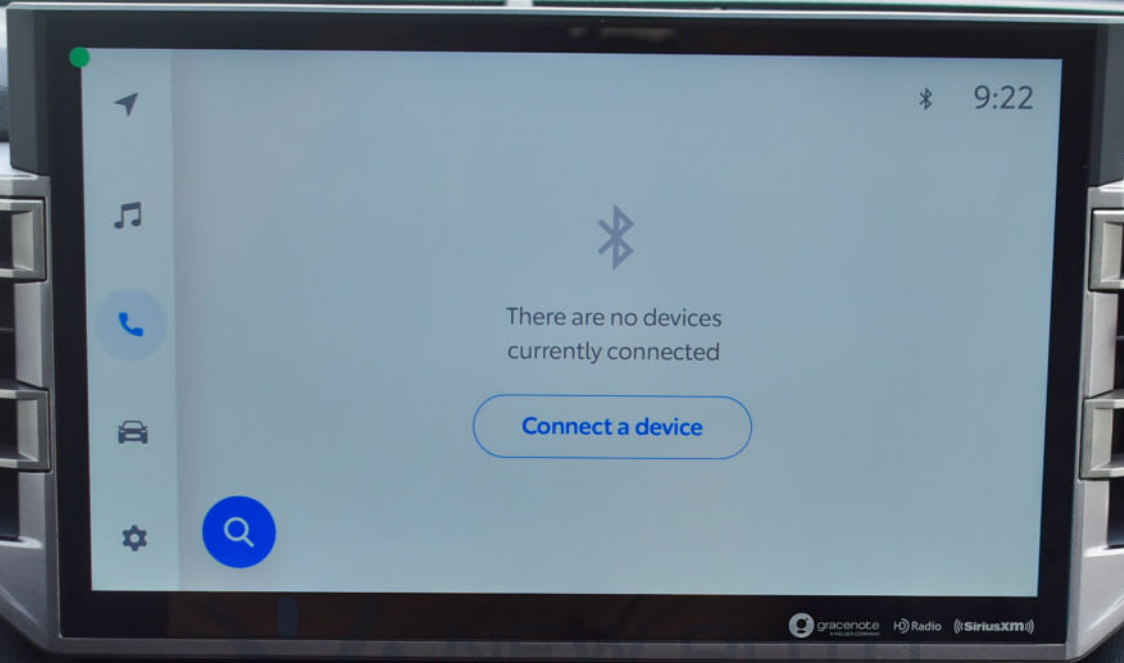

DRIVE

P
R
N
D

+ RES

- SET

CANCEL

MODE

gracenote
HD Radio ((SiriusXM))

VIEW