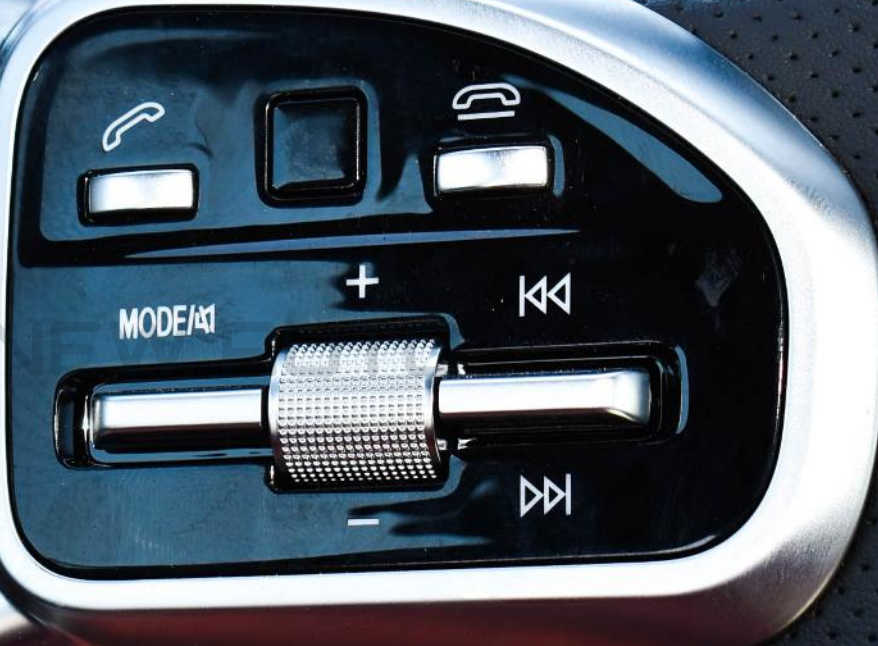

FOUR

MODE/M1

+

⏪

⏩

BBAG