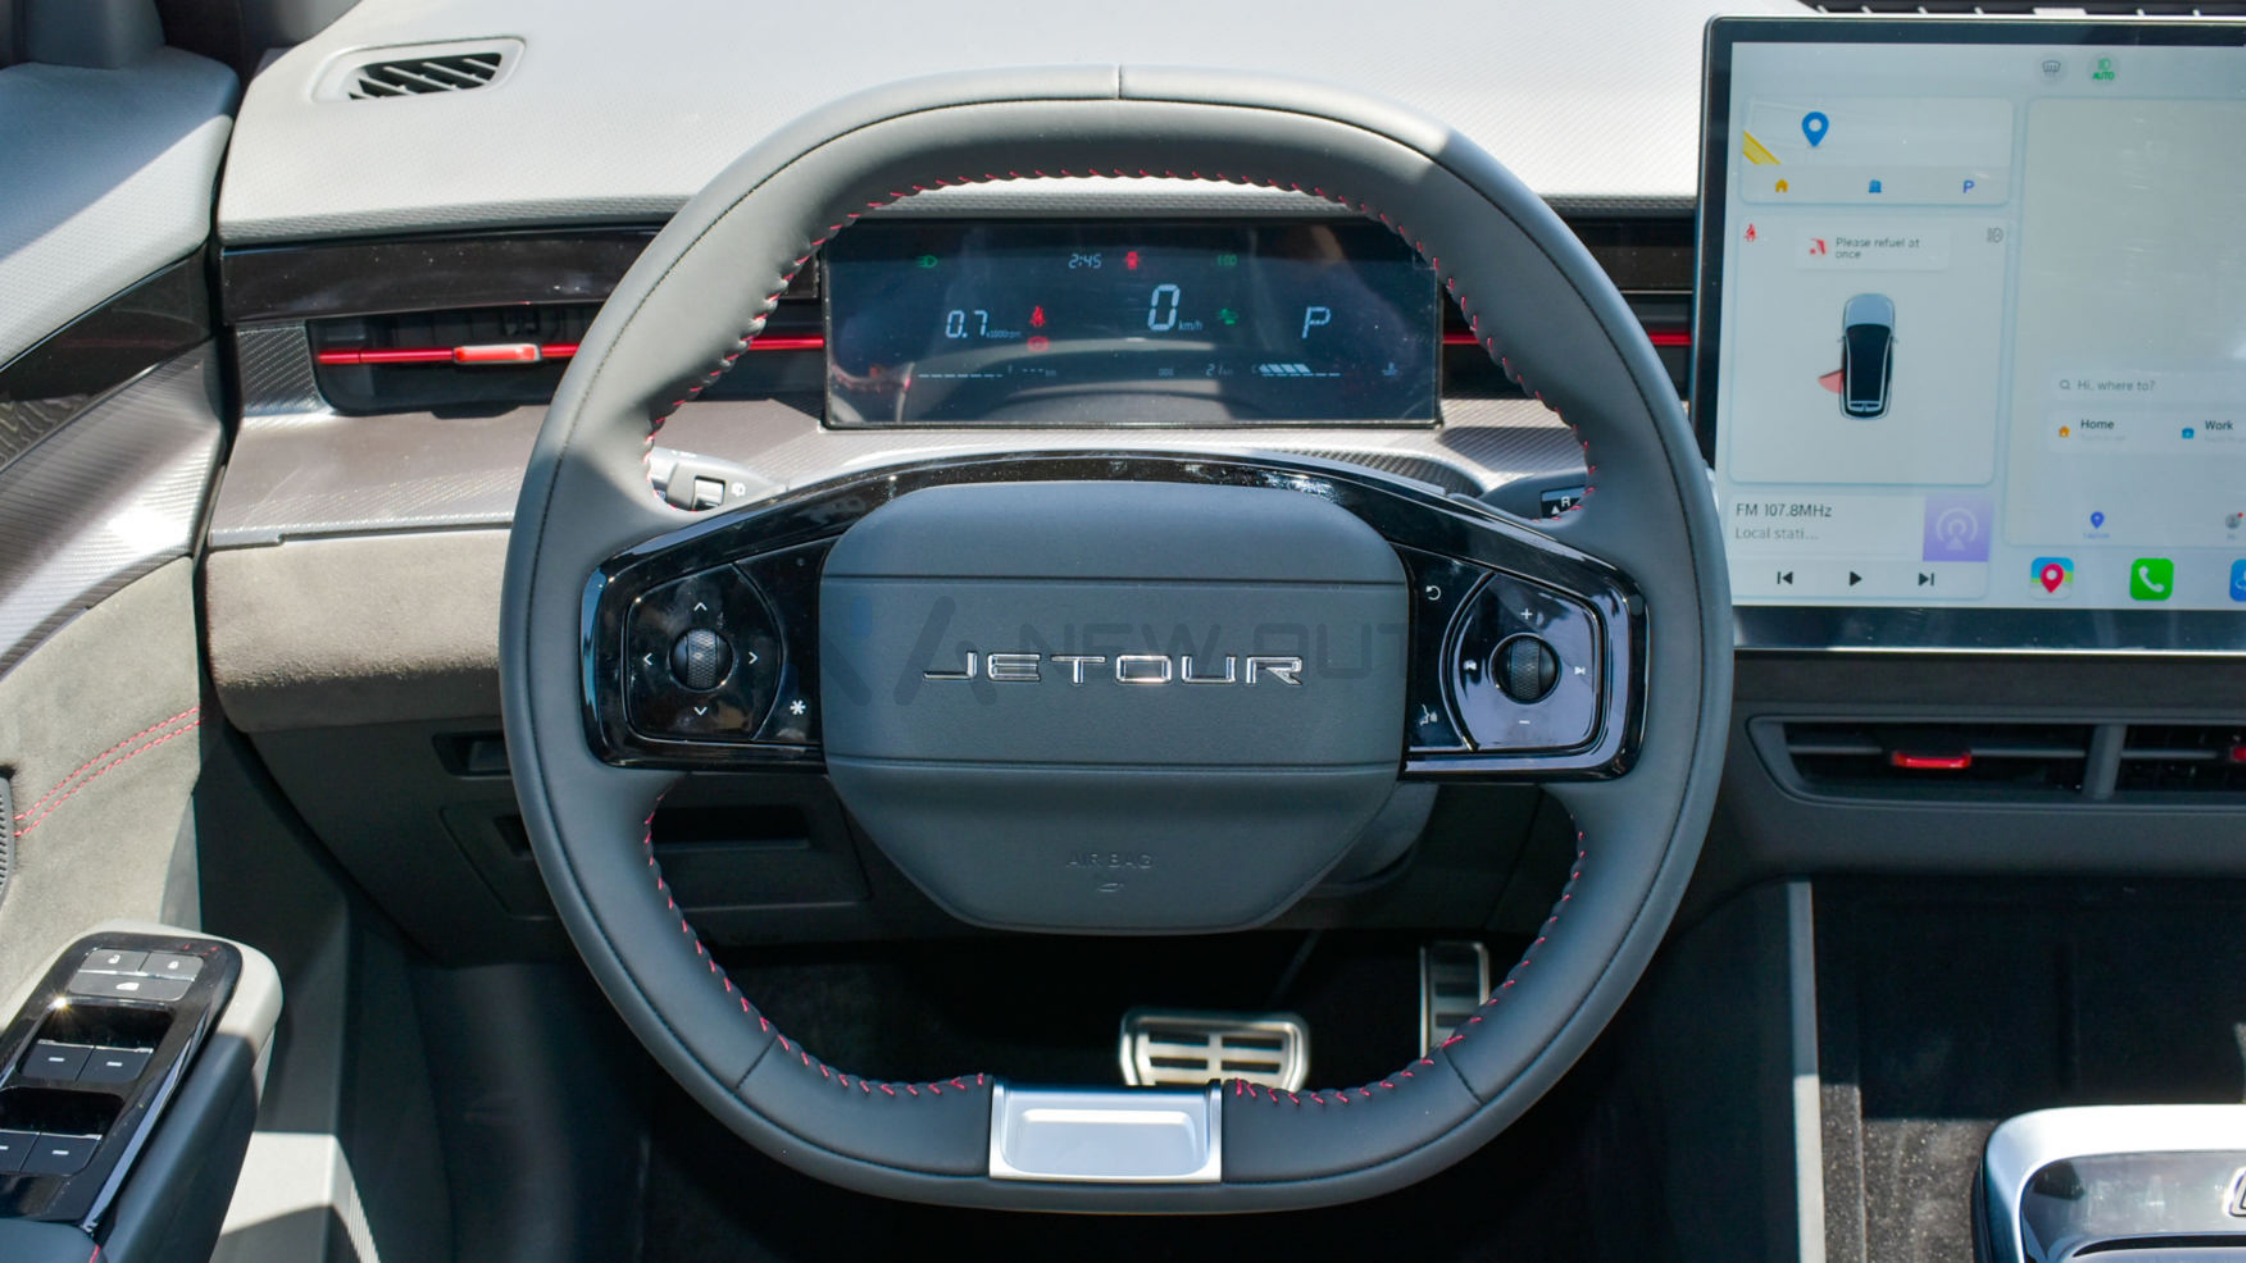

2:45
0.7
0 km/h
P

JETOUR

Please refuel at price
Hi, where to?
Home Work
FM 107.8MHz
Local stati...