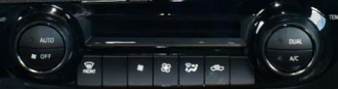

SRS AIRBAG

BR5

HOME
MENU
AUDIO
PHONE
POWER
WINDOW

CHG
TRACK
PHONE
APPS
USER
MENU

ECO
PWR