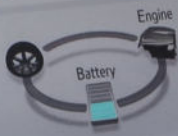

Interior

Color	Beige
Seats	5-Seaters (Fabric Seats & Driver Power Seat)
Dashboard	Analog Speedometer with Information Dashboard
Steering	Leather Steering with Audio Control, Hands-Free Telephone System, Cruise Control, Dashboard Control
Parking Brake	Electric Parking Brake
AC	Automatic A/C & Rear Vent
Sunroof	✓
Speakers	6 Speakers
Push Start	✓
Display Screen	7" Display Screen

MENU

AUDIO

INFO

POWER VOLUME

Home

10:42

Audio off

No phone connected.

Register phone

CH >

< TRACK

PHONE

APP

TUNE SCROLL

LO

18.0