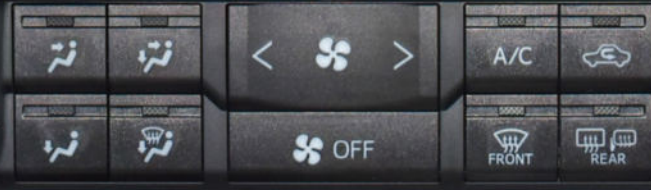

PHONE

APPS

POWER VOLUME

TUNE SCROLL

ENGINE START STOP

AUTO

DUAL

gracenote

SiriusXM

HD Radio

A/C

OFF

FRONT

REAR

ENGINE
START
STOP

POWER
VOLUME