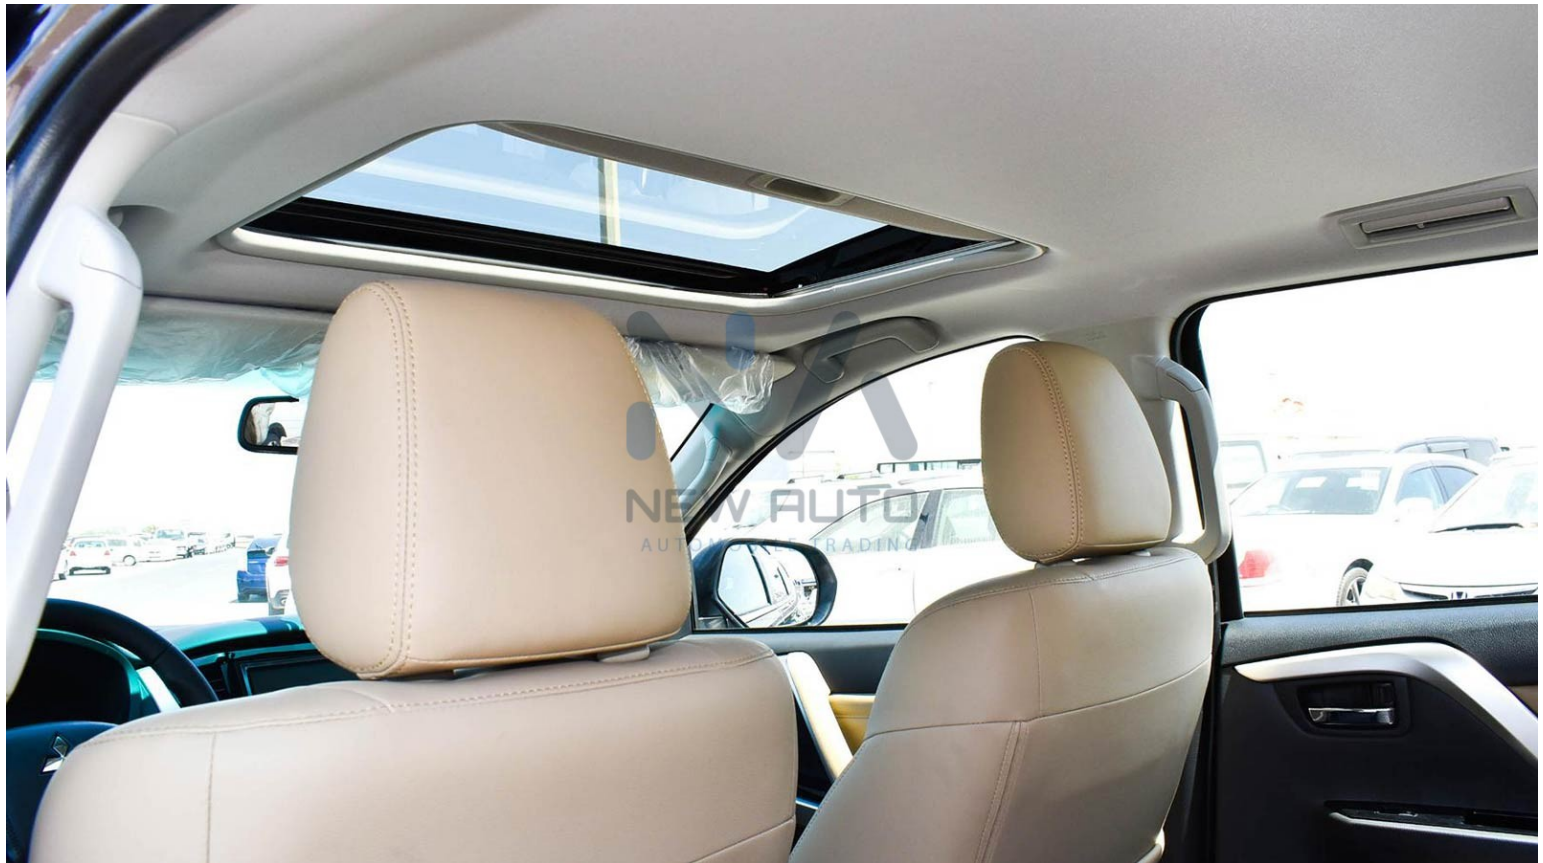

Contact No: +971 56 998 6452

newautofzco.com

inquiry@newautofzco.com